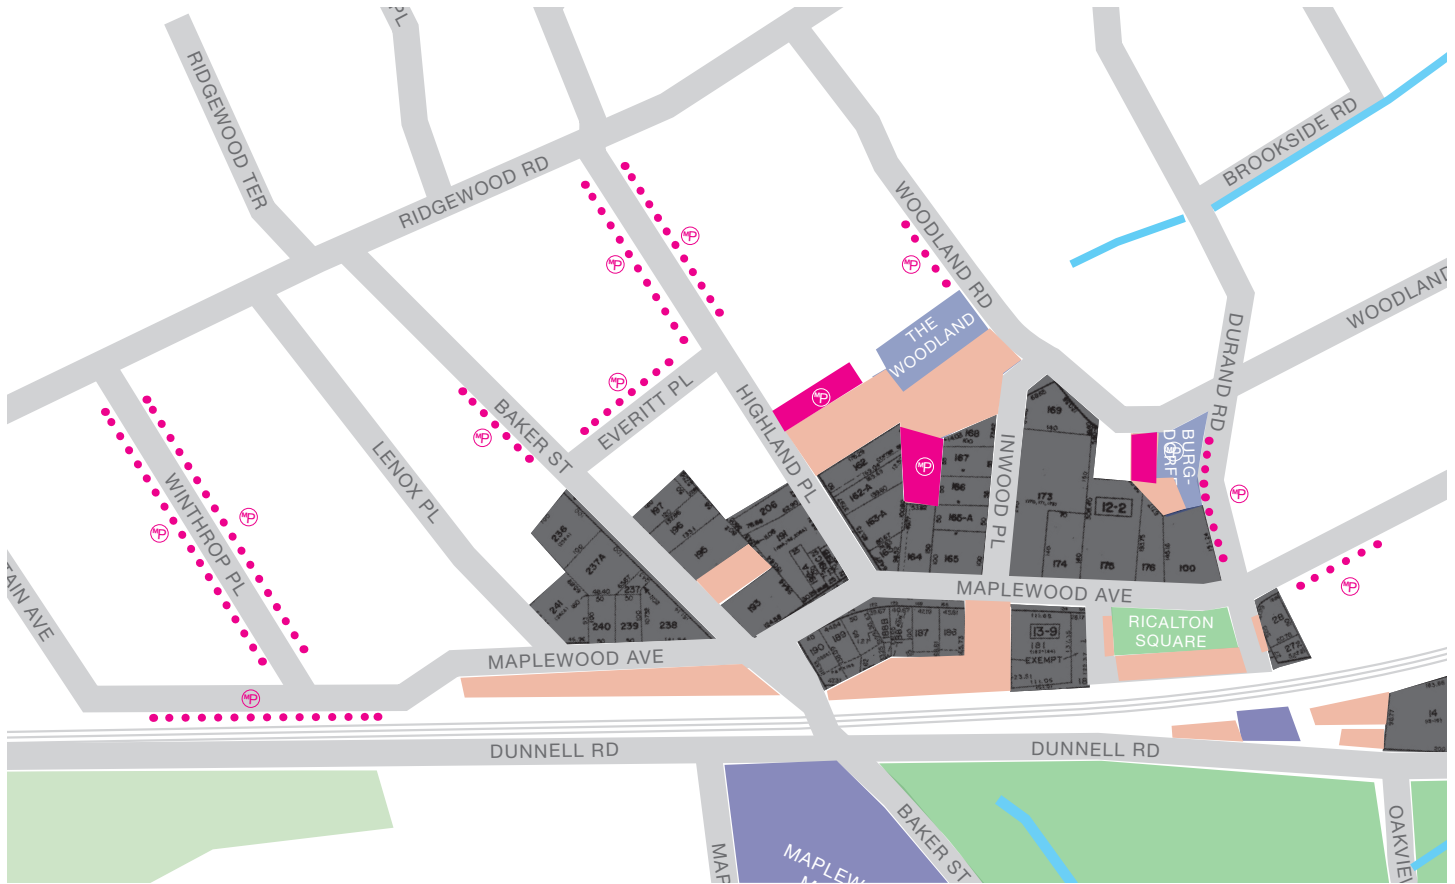

Expanded Merchant Parking Plan

Merchant parking (MP) is allowed in areas indicated on map by magenta dots and color blocks.

Vehicles must display a Merchant Parking Tag available at the Township Clerk's Office

All spaces are available on a first-come, first-serve basis

Merchant Parking Zones are marked by on-street signs displaying the the Village Alliance logo. These signs appear at the first and last spot in each zone. All spots in between these signs are allowed Merchant Parking Spaces.